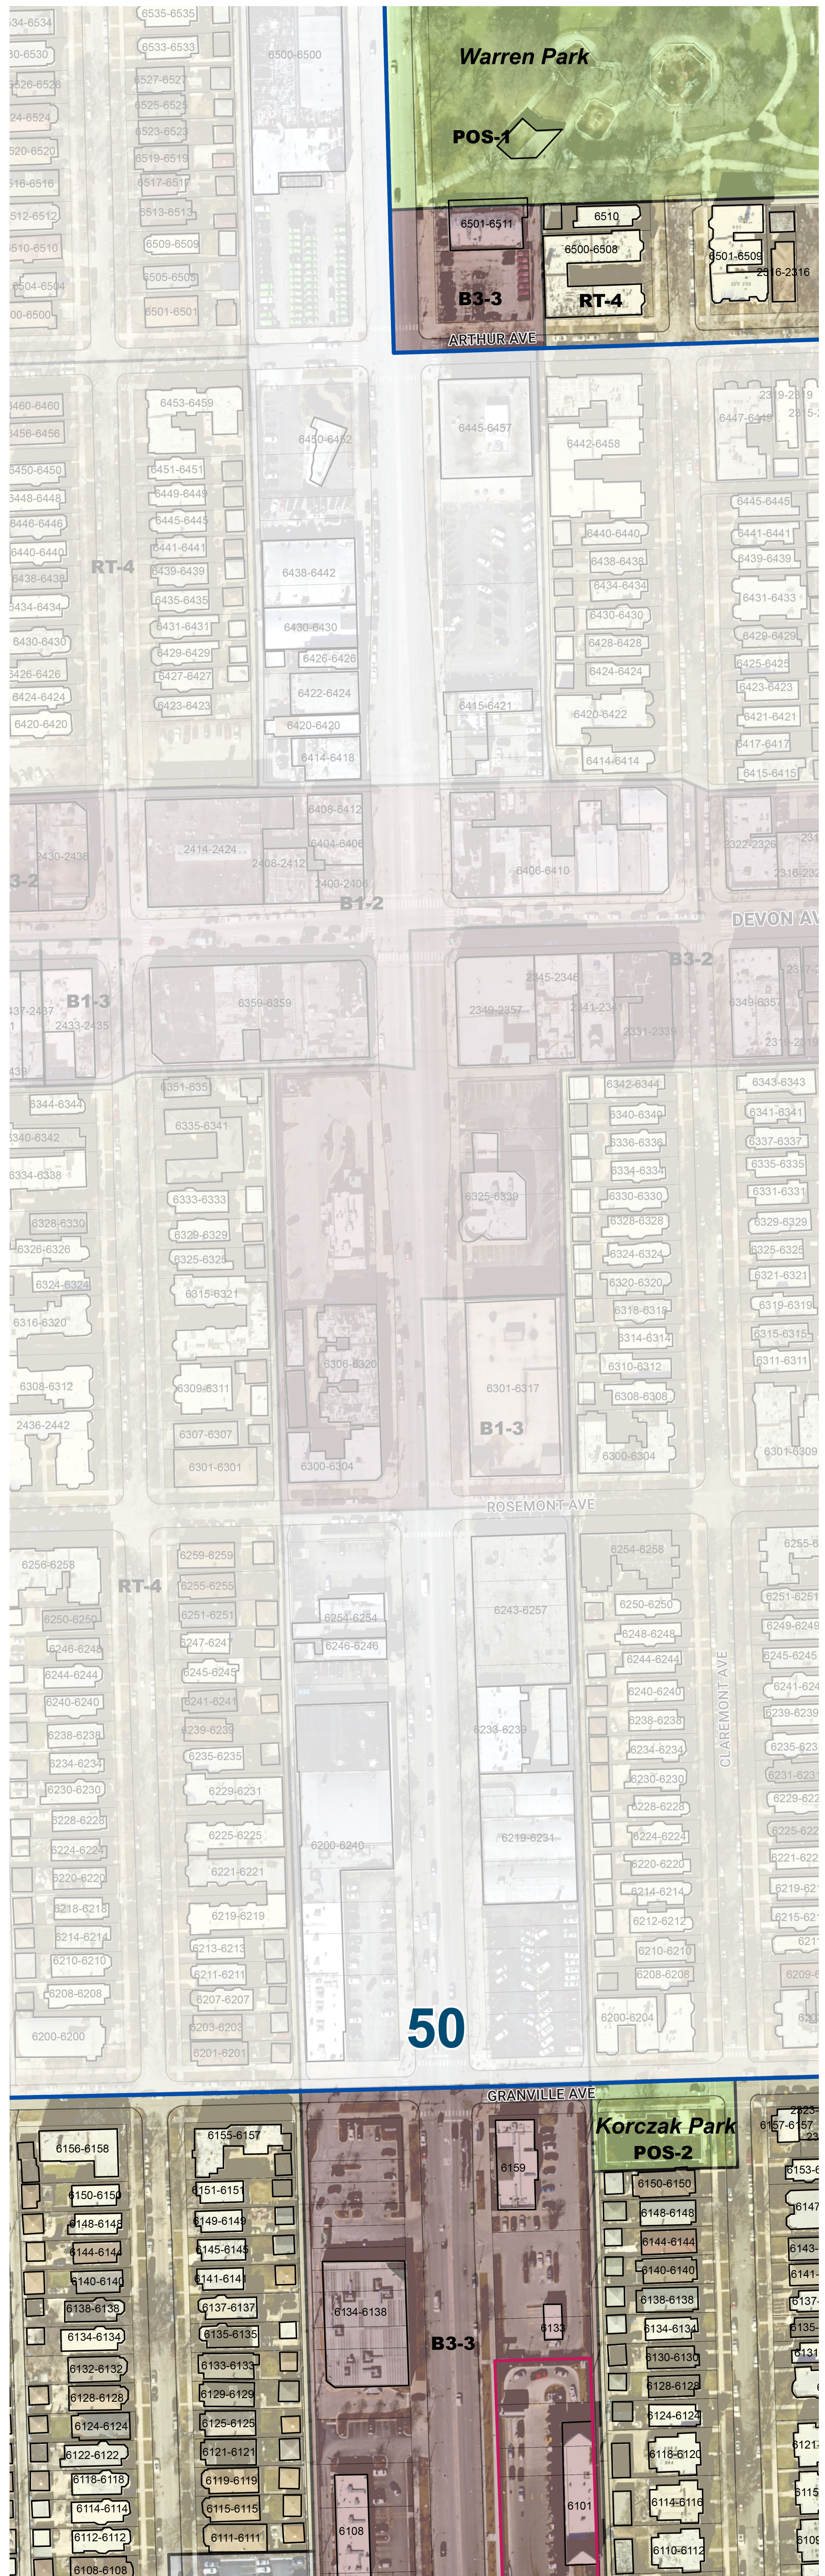

Lunt to Pratt/Warren Park

EXISTING ZONING

PROPOSED ZONING

New Special Use
 New Nonconforming

Warren Park/Arthur to Glenlake

EXISTING ZONING

PROPOSED ZONING

- New Special Use
- New Nonconforming

Glenlake to Hollywood

EXISTING ZONING

PROPOSED ZONING

Hollywood to Berwyn

EXISTING ZONING

PROPOSED ZONING

Farragut to Gunnison

EXISTING ZONING

PROPOSED ZONING

Gunnison to Leland

EXISTING ZONING

PROPOSED ZONING

DPD

Department of Planning and Development

North

 New Special Use