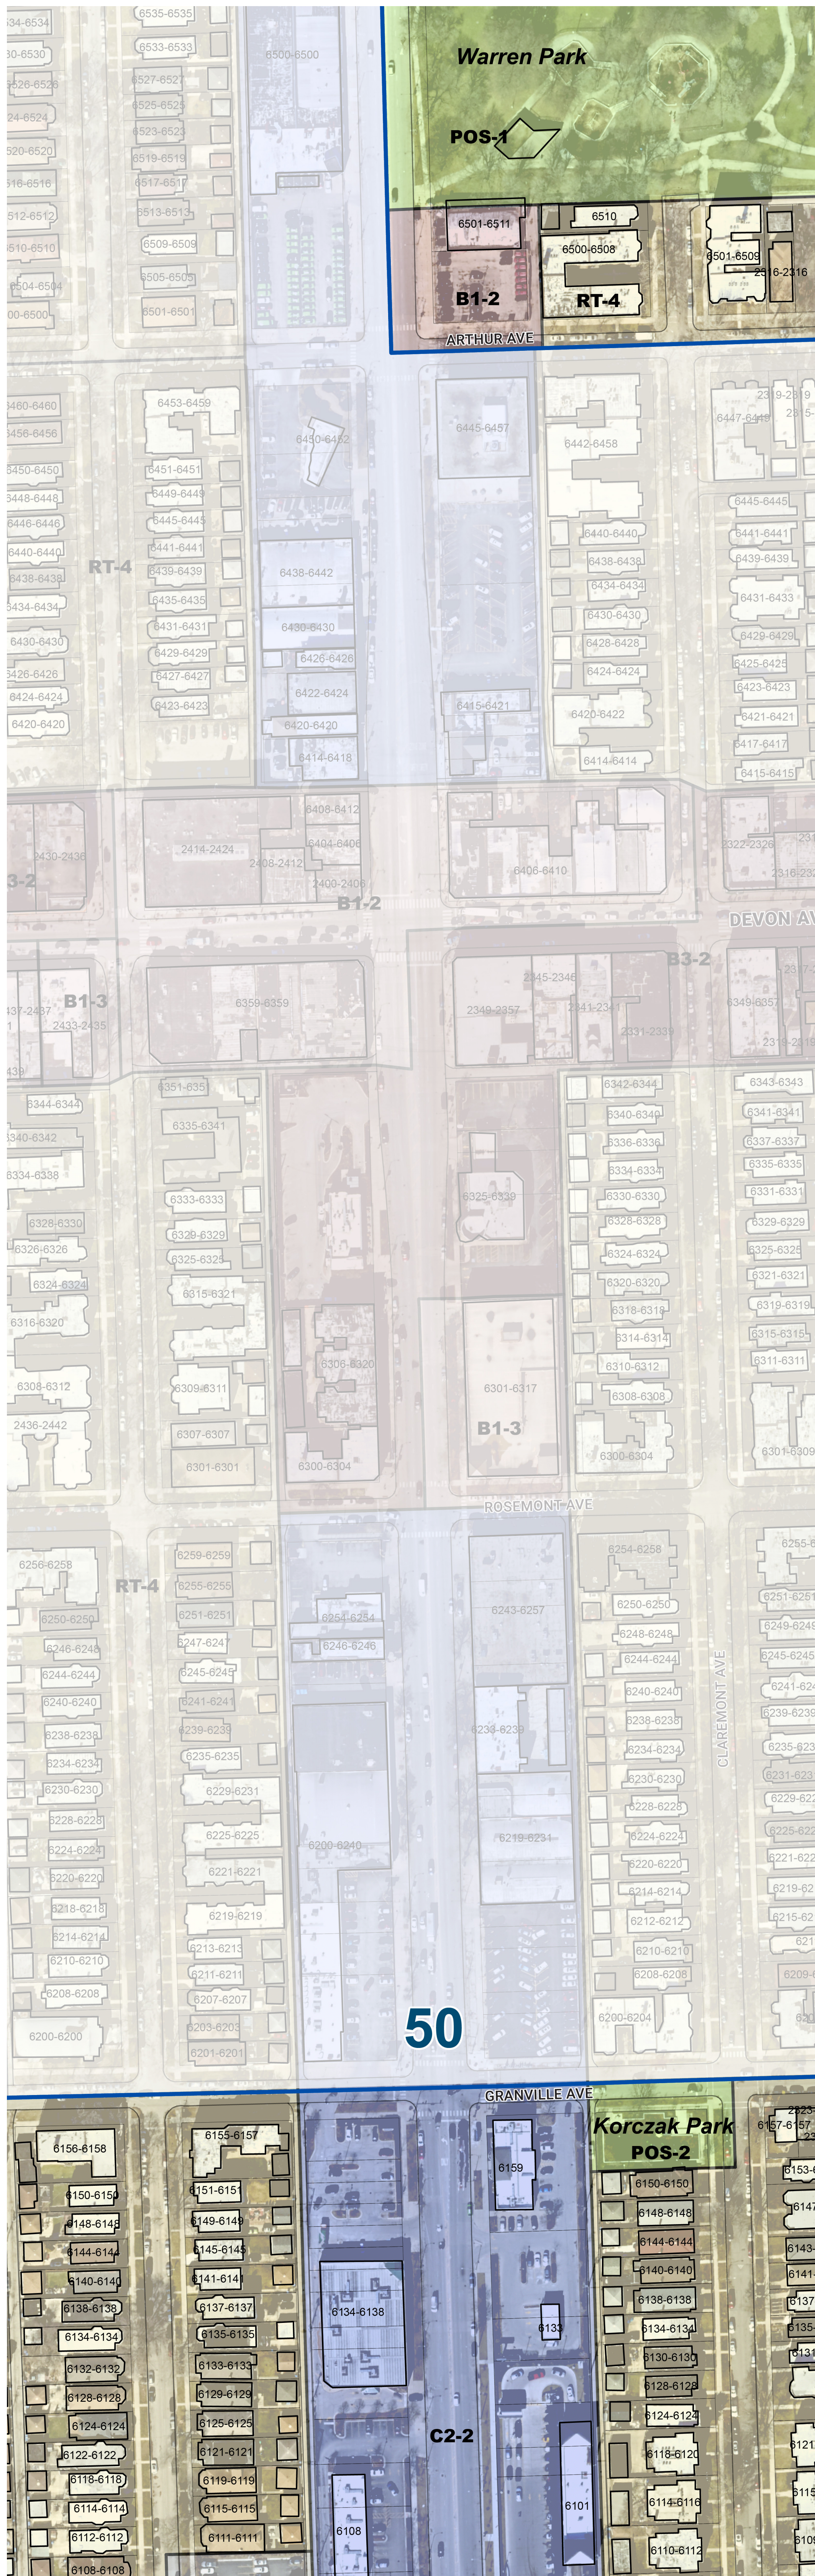

Lunt to Pratt/Warren Park

EXISTING ZONING

PROPOSED ZONING

New Special Use
 New Nonconforming

Warren Park/Arthur to Glenlake

EXISTING ZONING

PROPOSED ZONING

- New Special Use
- New Nonconforming

Glenlake to Hollywood

EXISTING ZONING

PROPOSED ZONING

Hollywood to Berwyn

EXISTING ZONING

PROPOSED ZONING

Farragut to Gunnison

EXISTING ZONING

PROPOSED ZONING

Gunnison to Leland

EXISTING ZONING

PROPOSED ZONING

DPD

Department of Planning and Development

North

 New Special Use