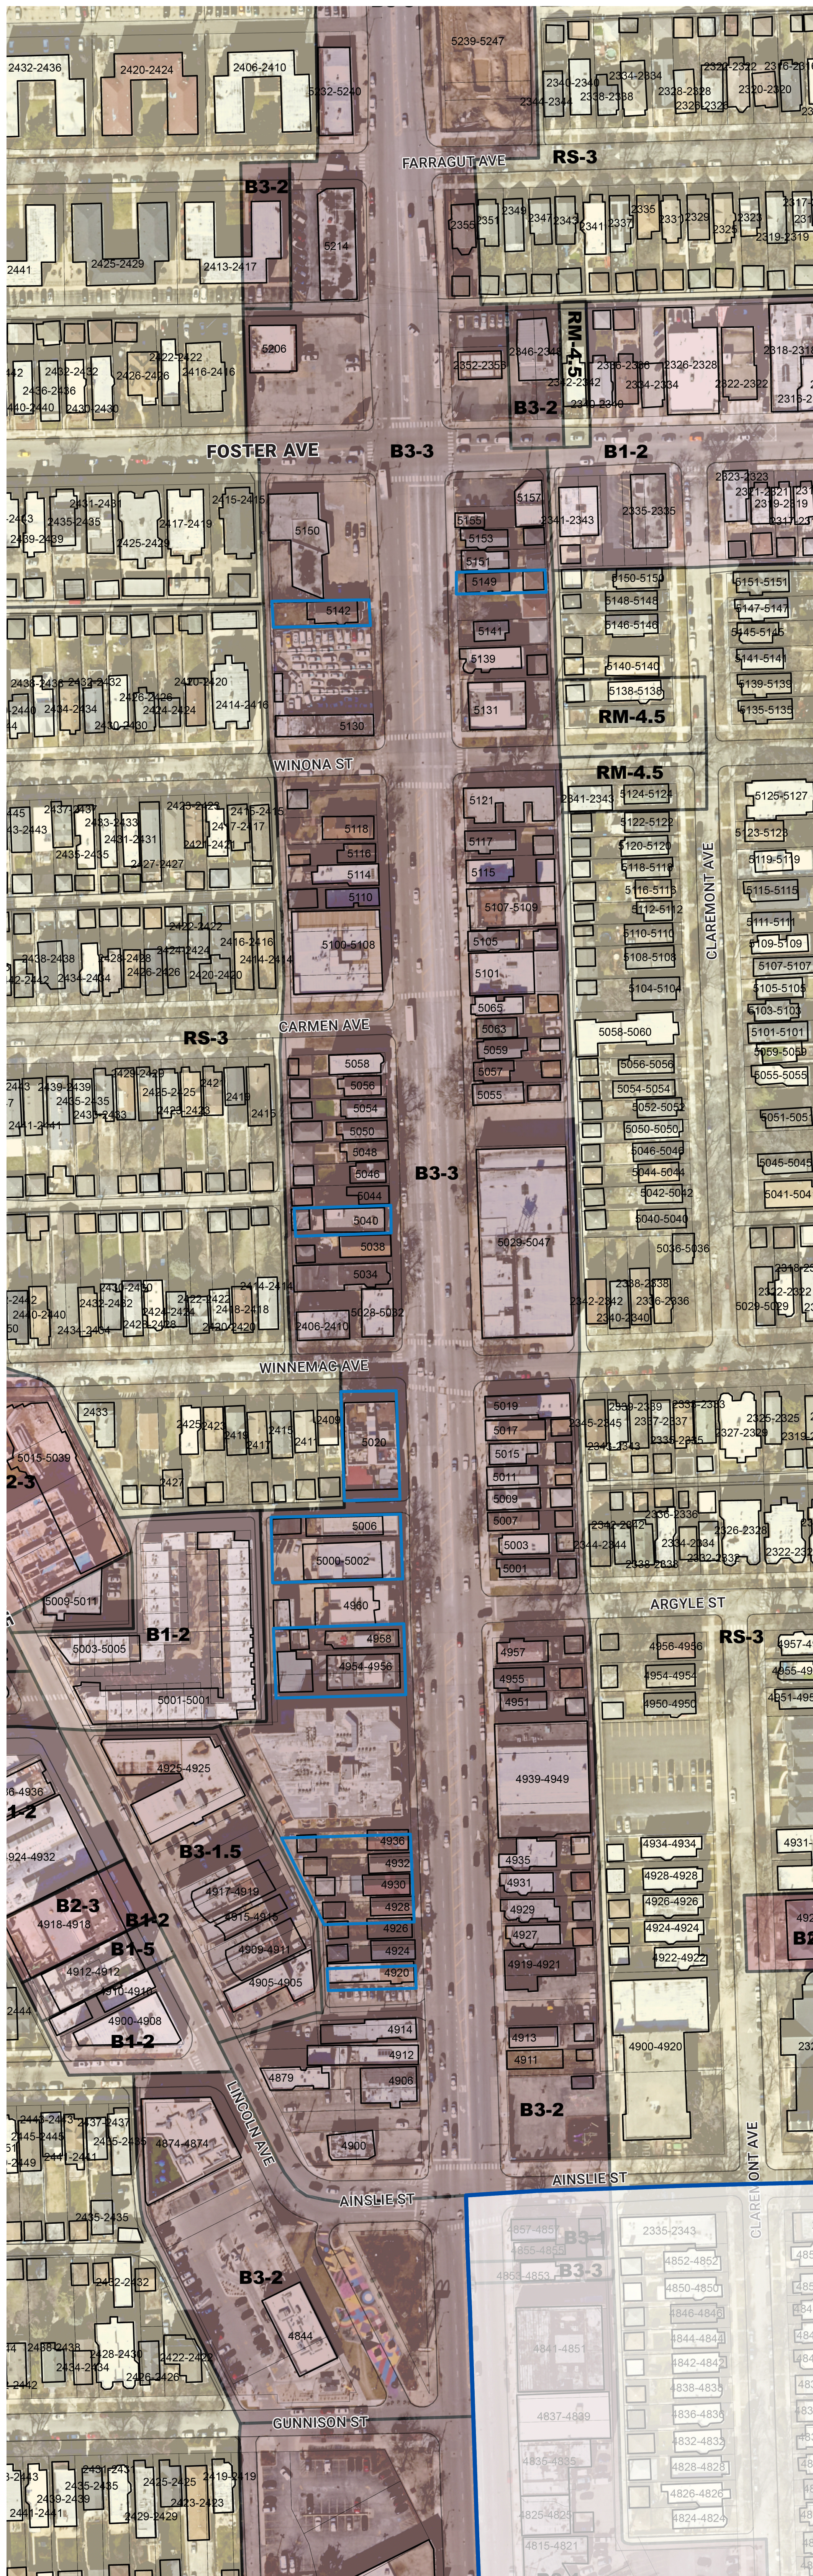

Lunt to Pratt/Warren Park

EXISTING ZONING

PROPOSED ZONING

New Special Use
 New Nonconforming

Warren Park/Arthur to Glenlake

EXISTING ZONING

PROPOSED ZONING

- New Special Use
- New Nonconforming

Glenlake to Hollywood

EXISTING ZONING

PROPOSED ZONING

Hollywood to Berwyn

EXISTING ZONING

PROPOSED ZONING

Farragut to Gunnison

EXISTING ZONING

PROPOSED ZONING

Gunnison to Leland

EXISTING ZONING

PROPOSED ZONING

DPD

Department of Planning and Development

North

 New Special Use