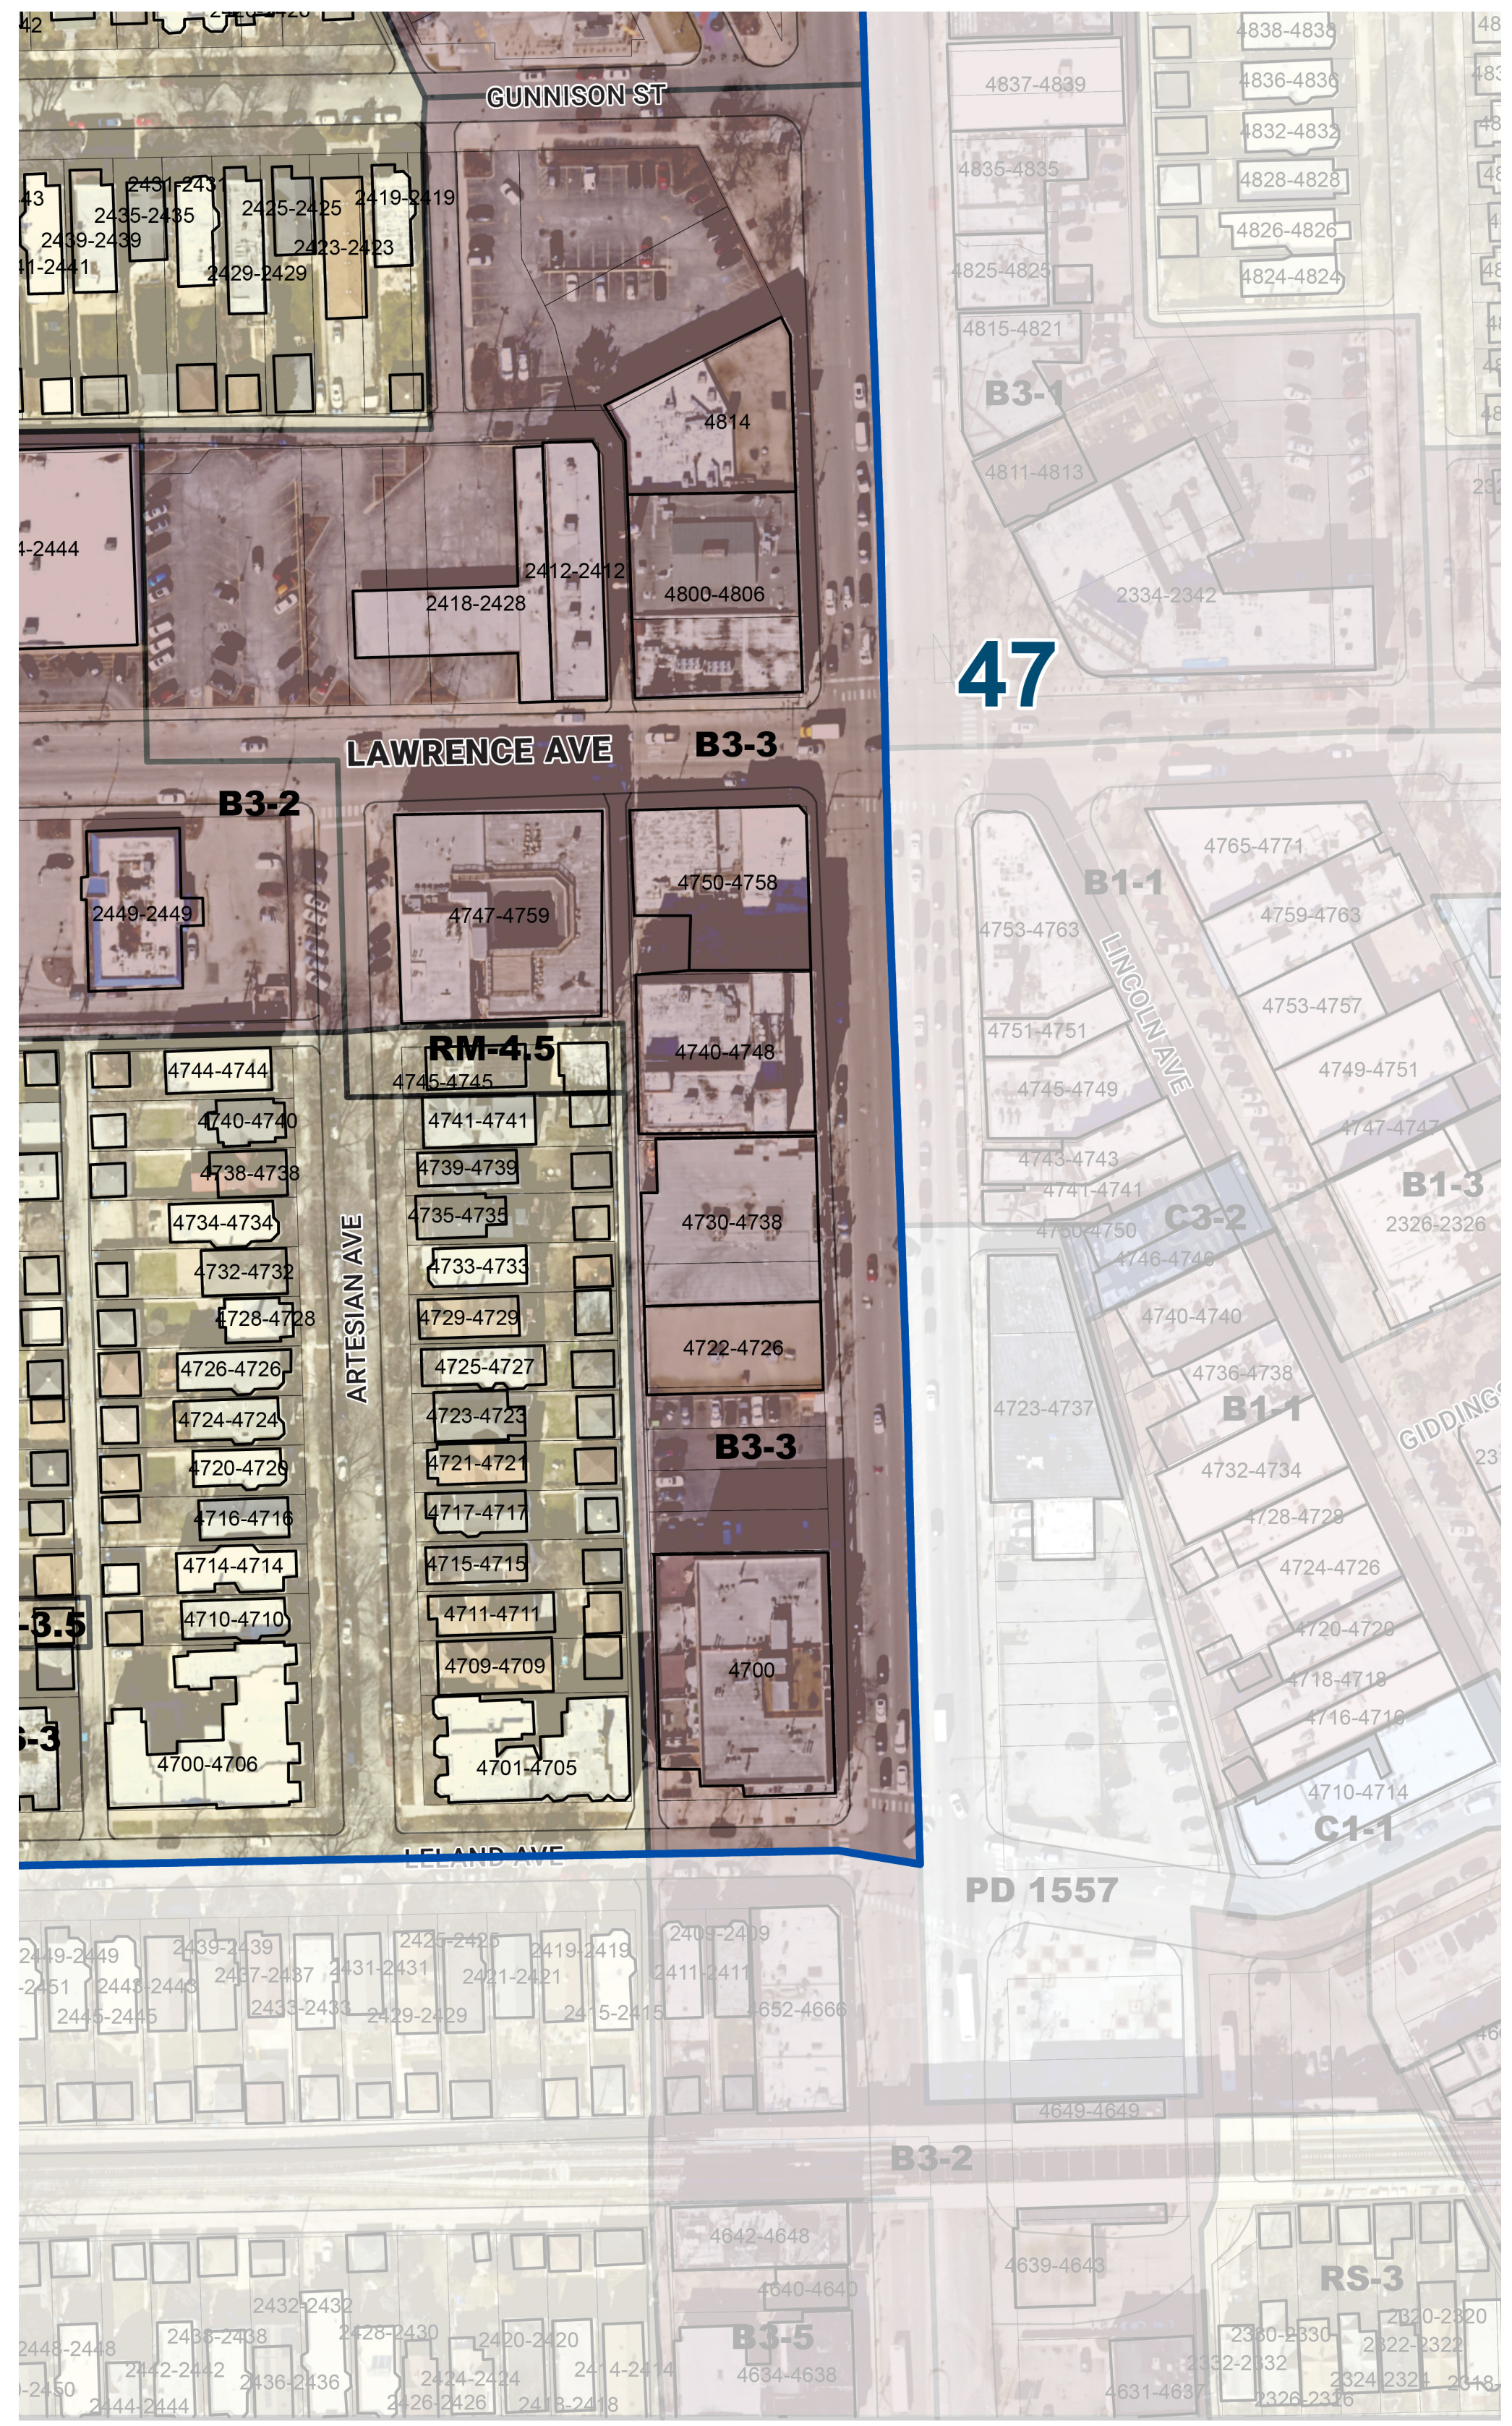

Lunt to Pratt/Warren Park

EXISTING ZONING

PROPOSED ZONING

New Special Use
 New Nonconforming

Warren Park/Arthur to Glenlake

EXISTING ZONING

PROPOSED ZONING

- New Special Use
- New Nonconforming

Glenlake to Hollywood

EXISTING ZONING

PROPOSED ZONING

Hollywood to Berwyn

EXISTING ZONING

PROPOSED ZONING

Farragut to Gunnison

EXISTING ZONING

PROPOSED ZONING

Gunnison to Leland

EXISTING ZONING

PROPOSED ZONING

DPD

Department of Planning and Development

North

 New Special Use

 New Nonconforming