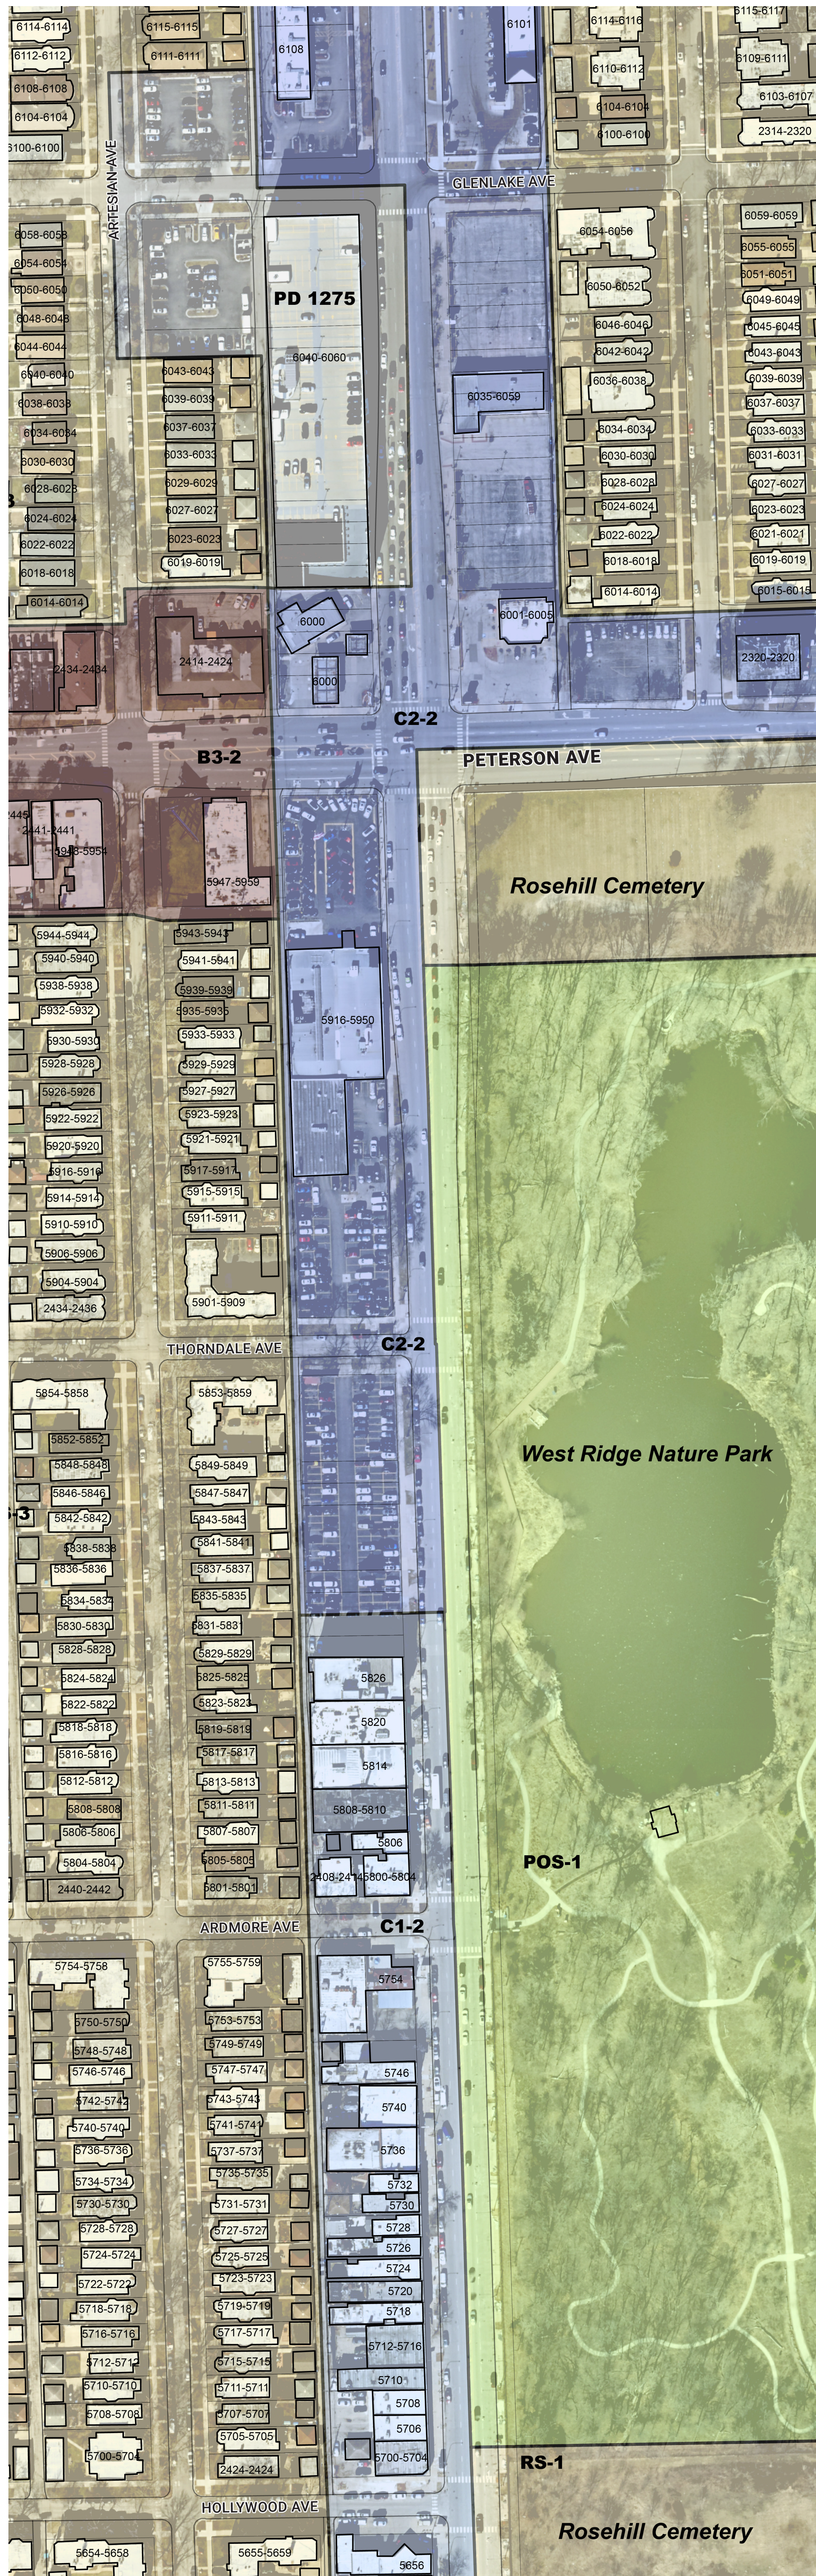

Lunt to Pratt/Warren Park

EXISTING ZONING

PROPOSED ZONING

New Special Use
 New Nonconforming

Warren Park/Arthur to Glenlake

EXISTING ZONING

PROPOSED ZONING

- New Special Use
- New Nonconforming

Glenlake to Hollywood

EXISTING ZONING

PROPOSED ZONING

Hollywood to Berwyn

EXISTING ZONING

PROPOSED ZONING

Farragut to Gunnison

EXISTING ZONING

PROPOSED ZONING

Gunnison to Leland

EXISTING ZONING

PROPOSED ZONING

DPD

Department of Planning and Development

North

 New Special Use