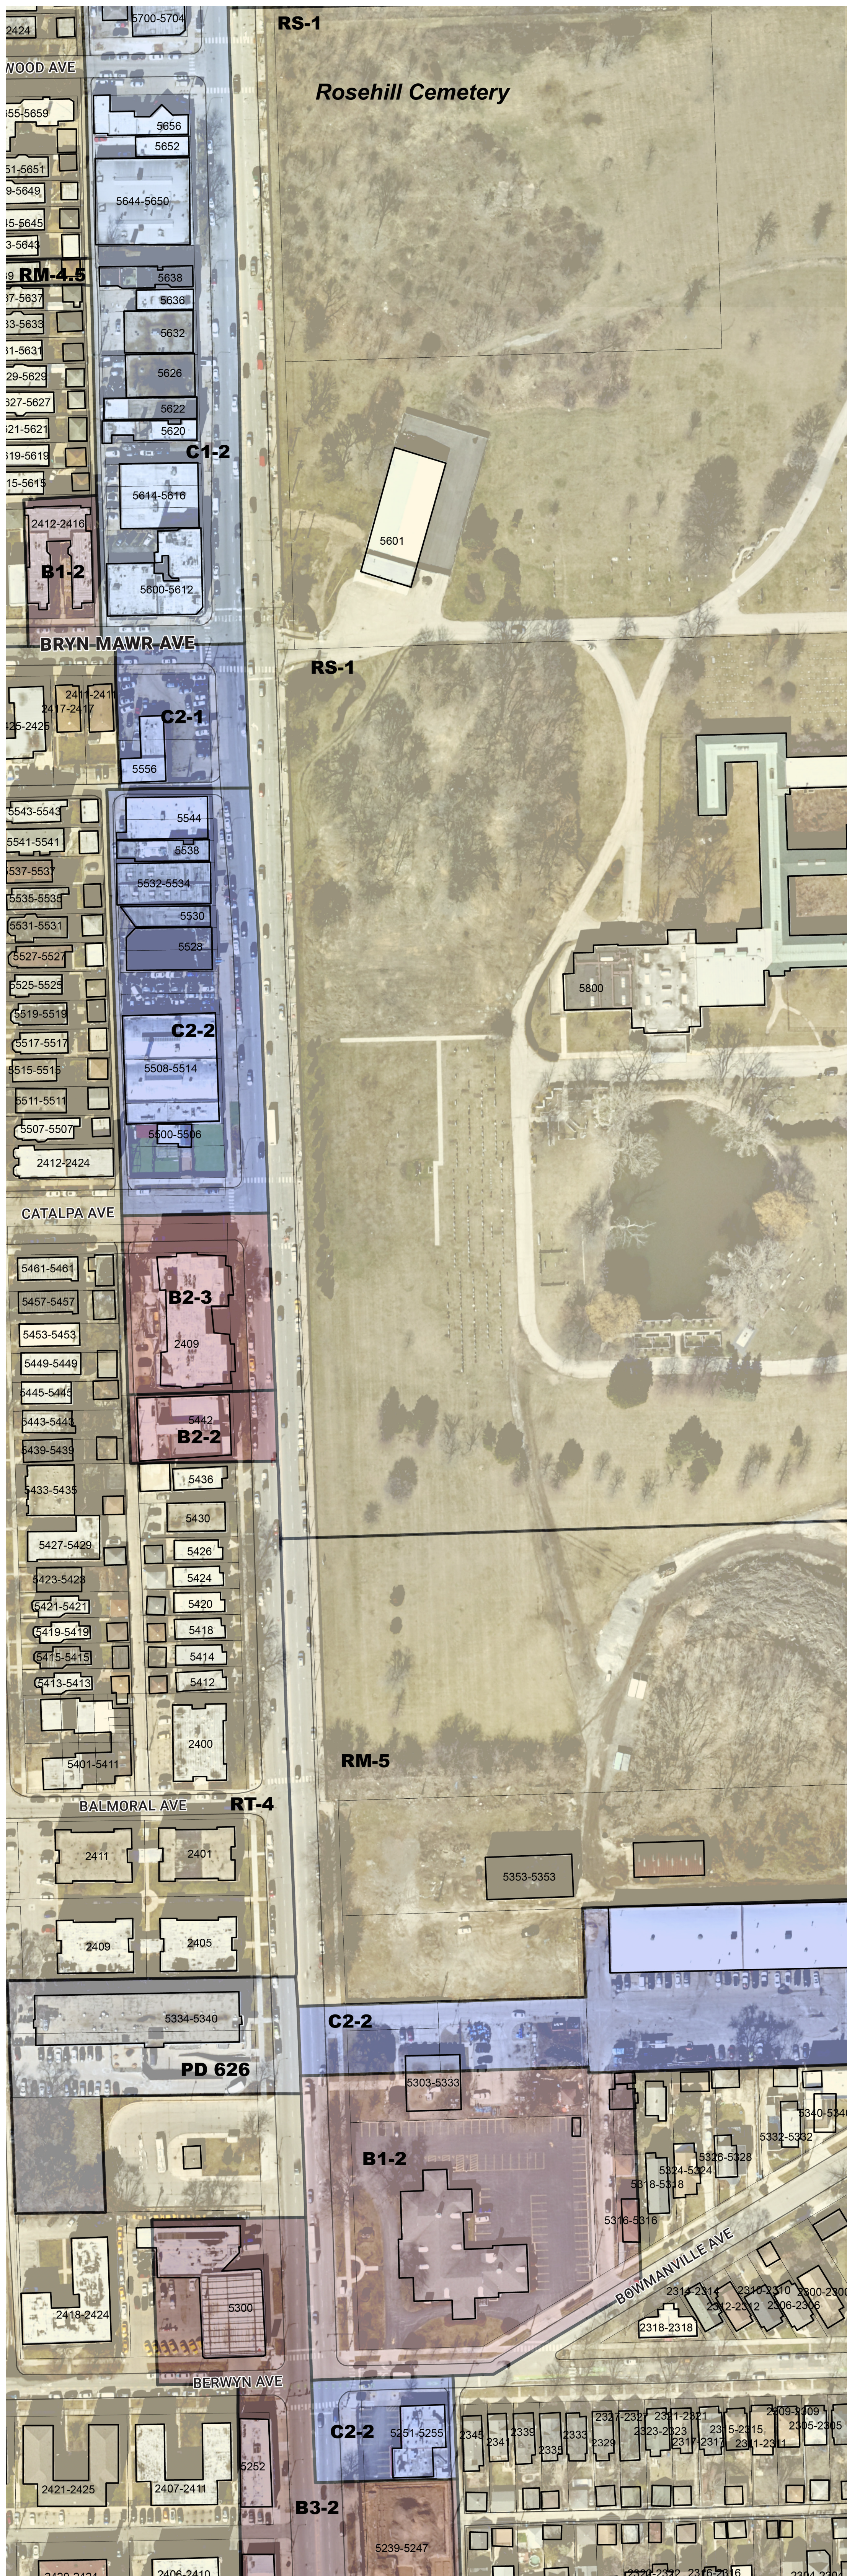

Lunt to Pratt/Warren Park

EXISTING ZONING

PROPOSED ZONING

New Special Use
 New Nonconforming

Warren Park/Arthur to Glenlake

EXISTING ZONING

PROPOSED ZONING

- New Special Use
- New Nonconforming

Glenlake to Hollywood

EXISTING ZONING

PROPOSED ZONING

Hollywood to Berwyn

EXISTING ZONING

PROPOSED ZONING

Farragut to Gunnison

EXISTING ZONING

PROPOSED ZONING

Gunnison to Leland

EXISTING ZONING

PROPOSED ZONING

DPD

Department of Planning and Development

North

 New Special Use