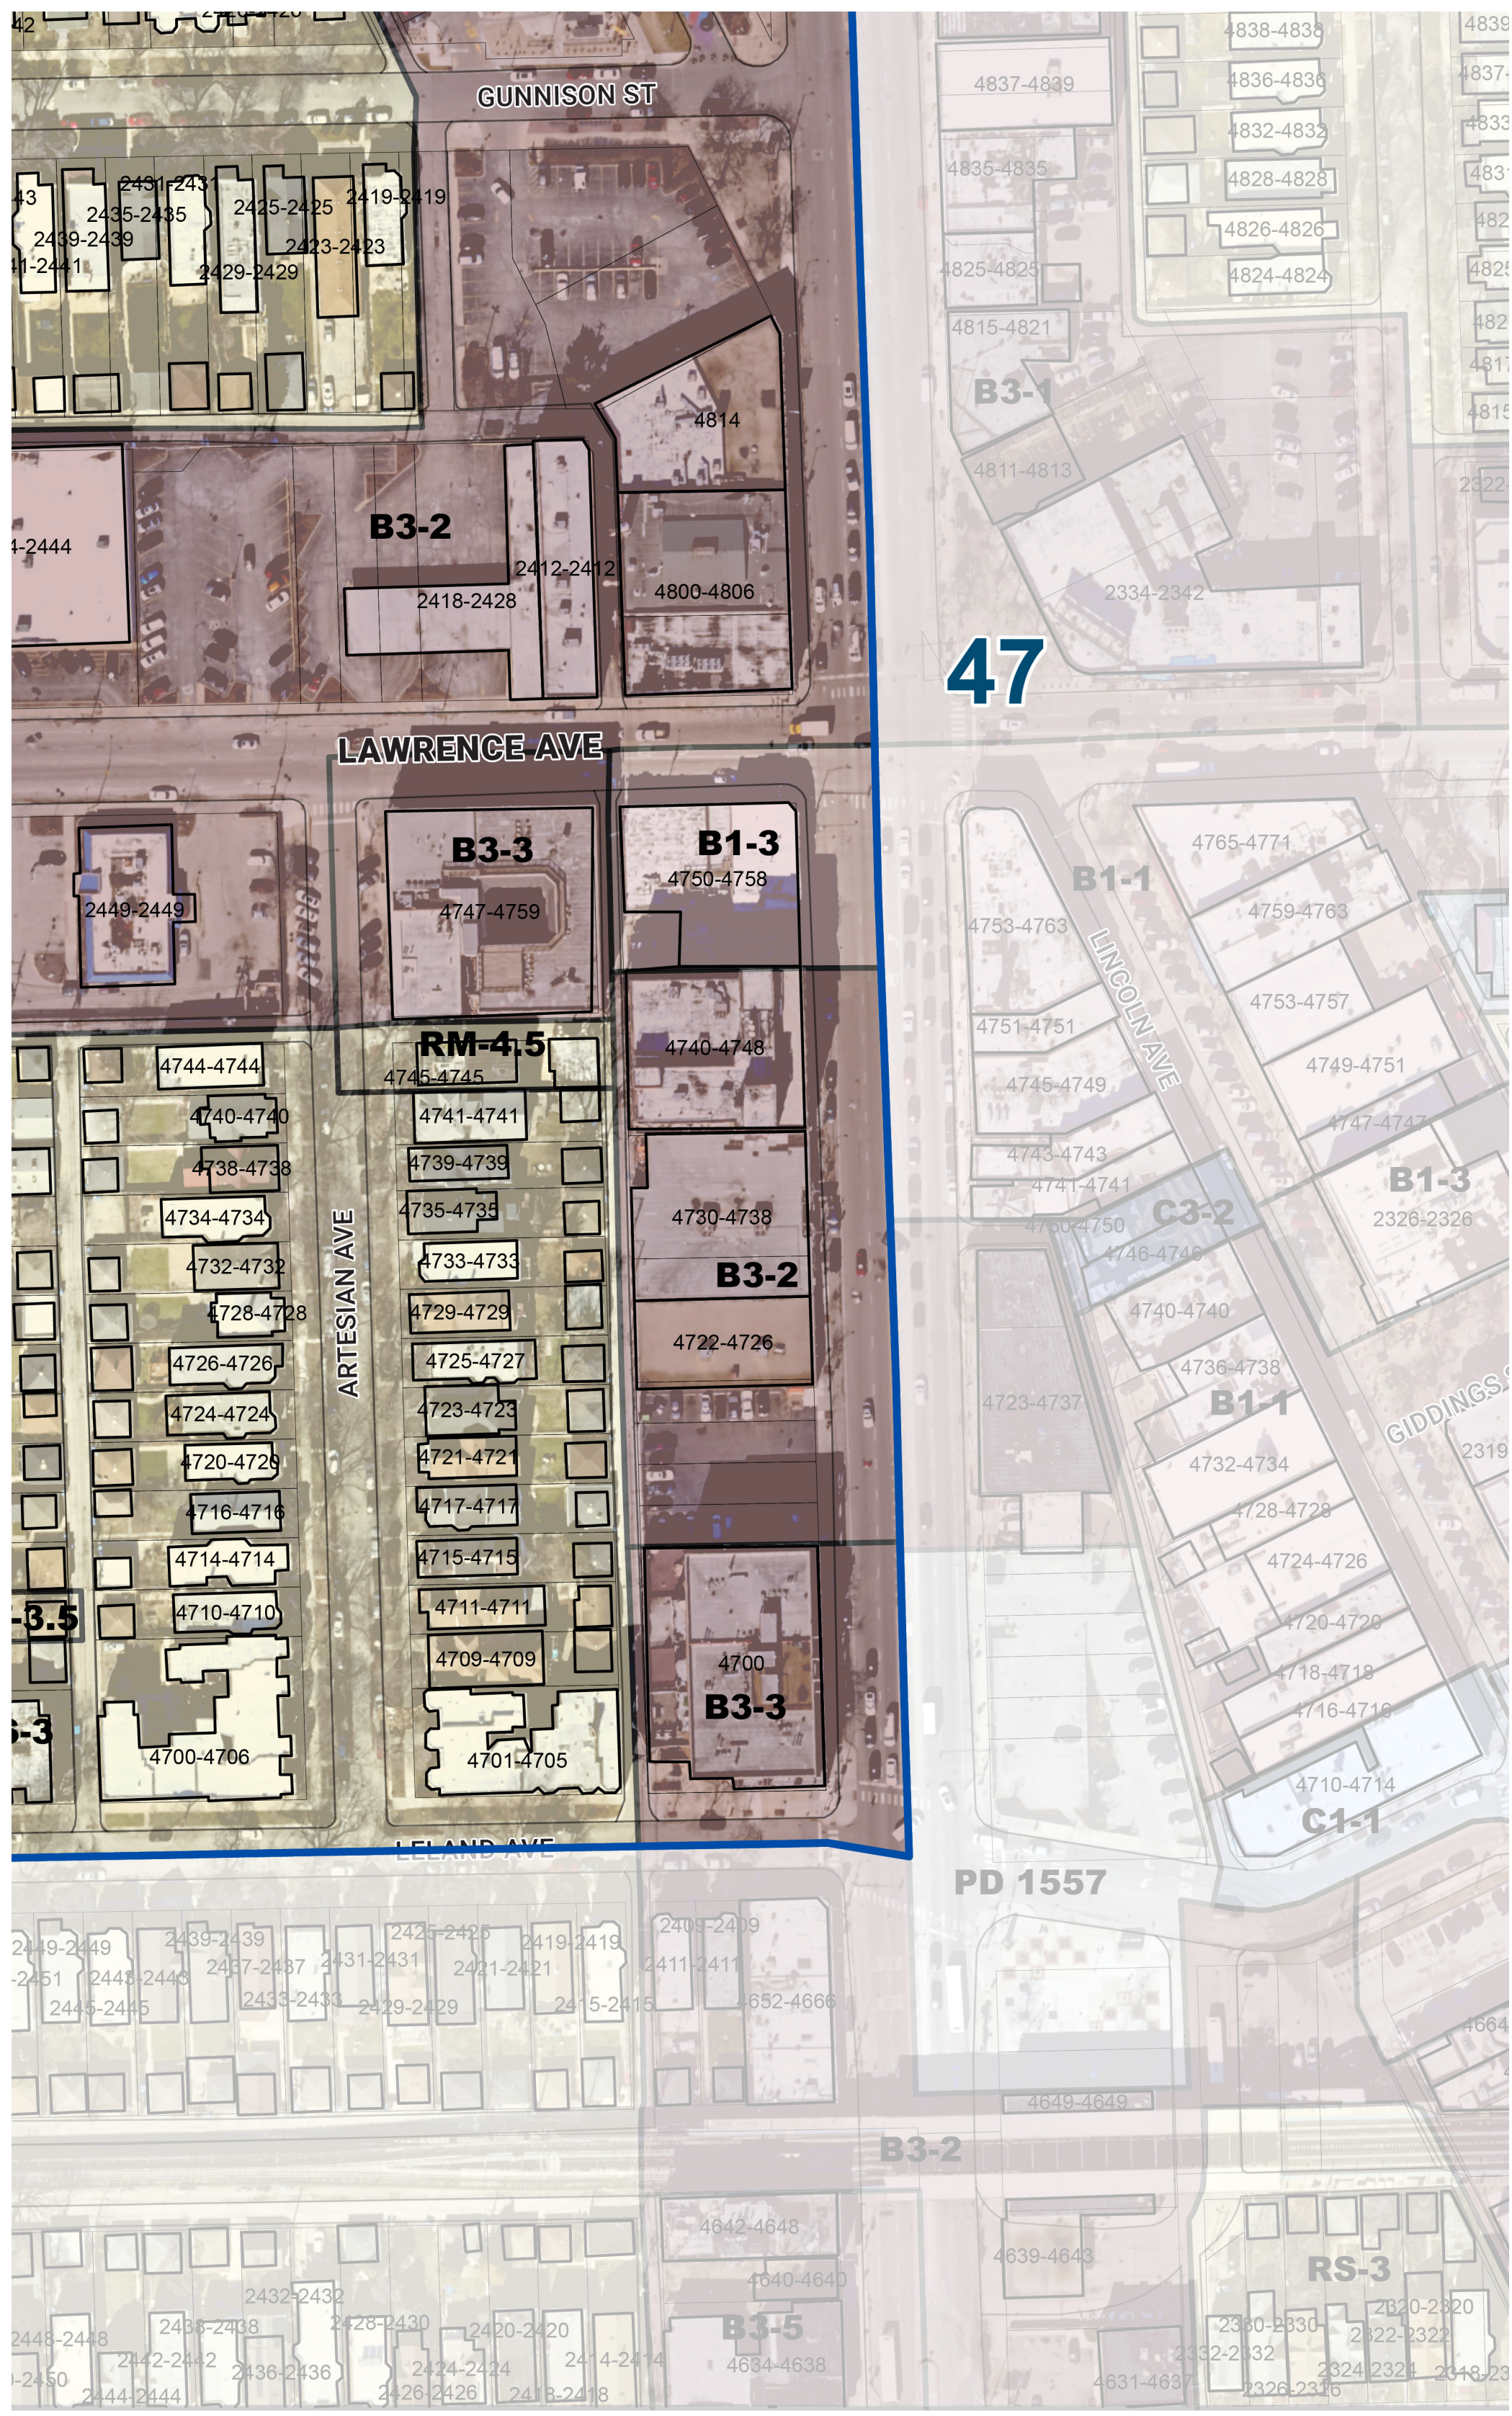

Lunt to Pratt/Warren Park

EXISTING ZONING

PROPOSED ZONING

New Special Use
 New Nonconforming

Warren Park/Arthur to Glenlake

EXISTING ZONING

PROPOSED ZONING

- New Special Use
- New Nonconforming

Glenlake to Hollywood

EXISTING ZONING

PROPOSED ZONING

Hollywood to Berwyn

EXISTING ZONING

PROPOSED ZONING

Farragut to Gunnison

EXISTING ZONING

PROPOSED ZONING

Gunnison to Leland

EXISTING ZONING

PROPOSED ZONING

DPD

Department of Planning and Development

North

 New Special Use