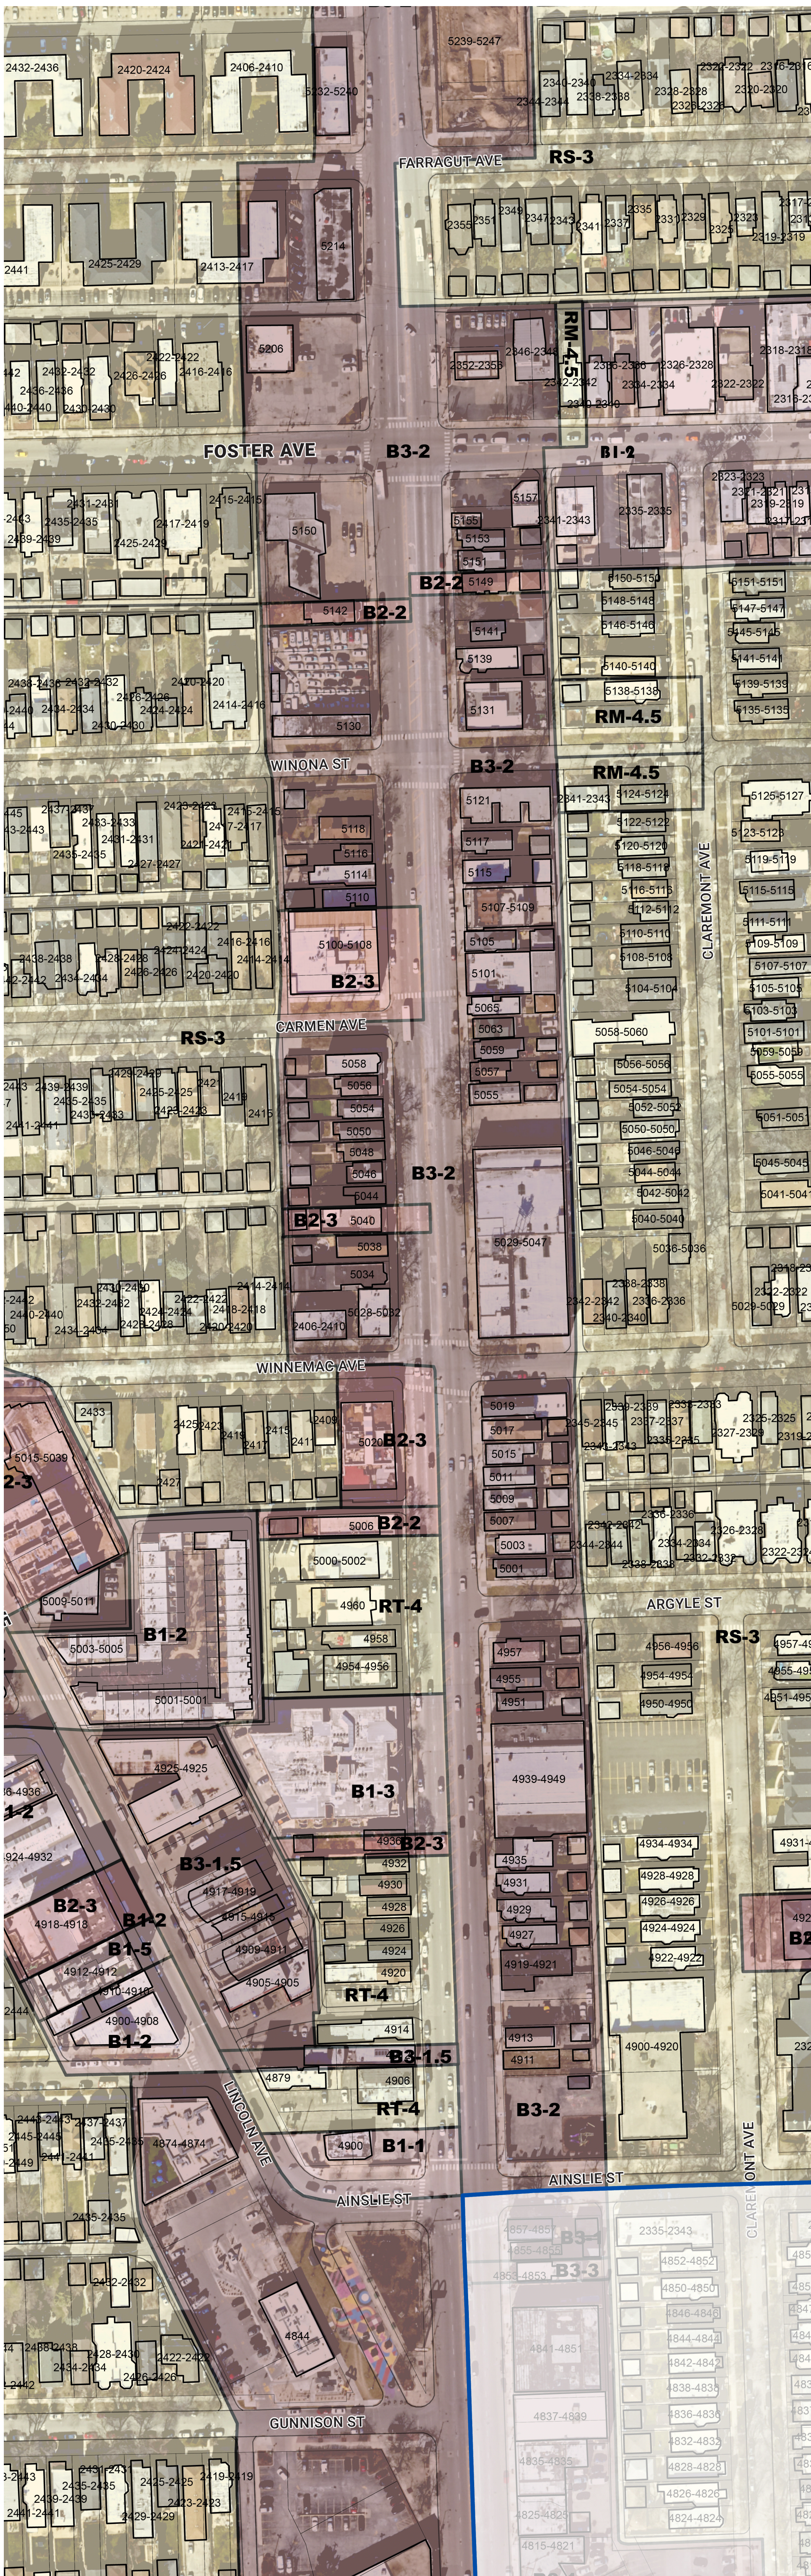

Lunt to Pratt/Warren Park

EXISTING ZONING

PROPOSED ZONING

New Special Use
 New Nonconforming

Warren Park/Arthur to Glenlake

EXISTING ZONING

PROPOSED ZONING

- New Special Use
- New Nonconforming

Glenlake to Hollywood

EXISTING ZONING

PROPOSED ZONING

Hollywood to Berwyn

EXISTING ZONING

PROPOSED ZONING

Farragut to Gunnison

EXISTING ZONING

PROPOSED ZONING

Gunnison to Leland

EXISTING ZONING

PROPOSED ZONING

DPD

Department of Planning and Development

North

 New Special Use